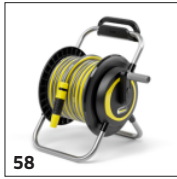

ACCESSORIES FOR K 3 POWER CONTROL

1.676-100.0

57

58

59

60

61-62

63-65

66

67-70, 83, 85, 87