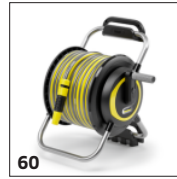

ACCESSORIES FOR K 3 POWER CONTROL

1.676-100.0

57

58

59

60

61-62

63-65

66

67-70, 83, 85, 87