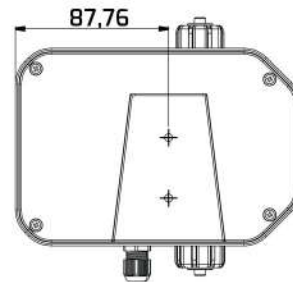

▶ Waste Water

▶ Cooling Towers

▶ Boilers

▶ Industrial Processes

▶ Agriculture

OPTIMA DOSIGN PUMP TECHNICAL SPECS

Model	Max./Lt	Max./P	Stroke/dk	ml/Stroke	Supply voltage	Watt	Weight	Body	Max. Ambient Temperature	Max. Chemical Temperature
	Lt / h	Bar	strok	ml	Volt	W	kg	IP	°C	°C
510	5	10	120	0,694	230V AC 50-60 Hz	20	3,05	65	0-45	0-45
	6	6		0,833						
	7,5	3		1,042						
	10	1		1,458						

ACCESSORIES Not Included to Standart Box

Stock Code : 500010079100010
Stock Name: Base Fixing Bracket DP

Optima Dosing Pump Used Parts and Materials

Pump Head	PVDF	
Pump Body	PP	
Check valves*	Suction Set	PP, Zirconium Ceramic Ball, Viton-EPDM* Oring
	Injection Set	PP, Zirconium Ceramic Ball, Viton-EPDM* Oring
	Pump Head Set	PVDF, Zirconium Ceramic Ball, Viton-EPDM* Oring
Diaphragm	PTFE	
O-Rings	Viton-EPDM*	
Suction Pipe	PVC	
Injection Pipe	PE	
Ventilating Pipe	PVC	