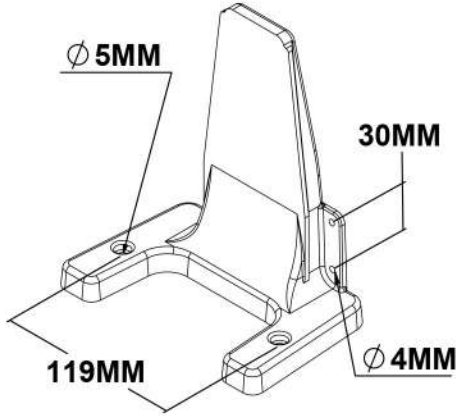

2

ACCESSORIES

Not Included to Standart Box
Stock Code : 500010079100010
Stock Name: Base Fixing Bracket DP