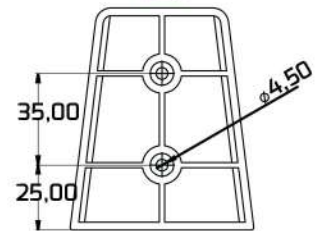

▶ Waste Water

▶ Cooling Towers

▶ Boilers

▶ Industrial Processes

▶ Agriculture

OPTIMA DOSIGN PUMP TECHNICAL SPECS

Model	Max./Lt	Max./P	Stroke/dk	ml/Stroke	Supply voltage	Watt	Weight	Body	Max. Ambient Temperature	Max. Chemical Temperature
	Lt / h	Bar	strok	ml	Volt	W	kg	IP	°C	°C
510	5	10	120	0,694	230V AC 50-60 Hz	20	3,05	65	0-45	0-45
	6	6		0,833						
	7,5	3		1,042						
	10	1		1,458						

ACCESSORIES Not Included to Standart Box

Stock Code : 500010079100010
Stock Name: Base Fixing Bracket DP

Optima Dosing Pump Used Parts and Materials

Pump Head	PVDF	
Pump Body	PP	
Check valves*	Suction Set	PP, Zirconium Ceramic Ball, Viton-EPDM* Oring
	Injection Set	PP, Zirconium Ceramic Ball, Viton-EPDM* Oring
	Pump Head Set	PVDF, Zirconium Ceramic Ball, Viton-EPDM* Oring
Diaphragm	PTFE	
O-Rings	Viton-EPDM*	
Suction Pipe	PVC	
Injection Pipe	PE	
Ventilating Pipe	PVC	