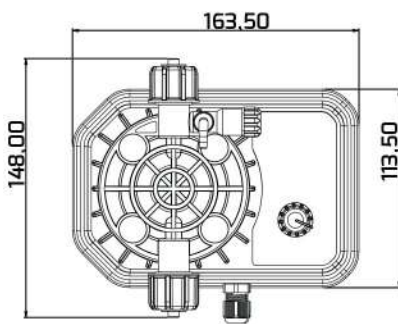

▶ Waste Water

▶ Cooling Towers

▶ Boilers

▶ Industrial Processes

▶ Agriculture

OPTIMA DOSIGN PUMP TECHNICAL SPECS

Model	Max./Lt	Max./P	Stroke/dk	ml/Stroke	Supply voltage	Watt	Weight	Body	Max. Ambient Temperature	Max. Chemical Temperature
	Lt / h	Bar	strok	ml	Volt	W	kg	IP	°C	°C
510	5	10	120	0,694	230V AC 50-60 Hz	20	3,05	65	0-45	0-45
	6	6		0,833						
	7,5	3		1,042						
	10	1		1,458						

ACCESSORIES Not Included to Standart Box

Stock Code : 500010079100010
Stock Name: Base Fixing Bracket DP

Optima Dosing Pump Used Parts and Materials

Pump Head	PVDF	
Pump Body	PP	
Check valves*	Suction Set	PP, Zirconium Ceramic Ball, Viton-EPDM* Oring
	Injection Set	PP, Zirconium Ceramic Ball, Viton-EPDM* Oring
	Pump Head Set	PVDF, Zirconium Ceramic Ball, Viton-EPDM* Oring
Diaphragm	PTFE	
O-Rings	Viton-EPDM*	
Suction Pipe	PVC	
Injection Pipe	PE	
Ventilating Pipe	PVC	