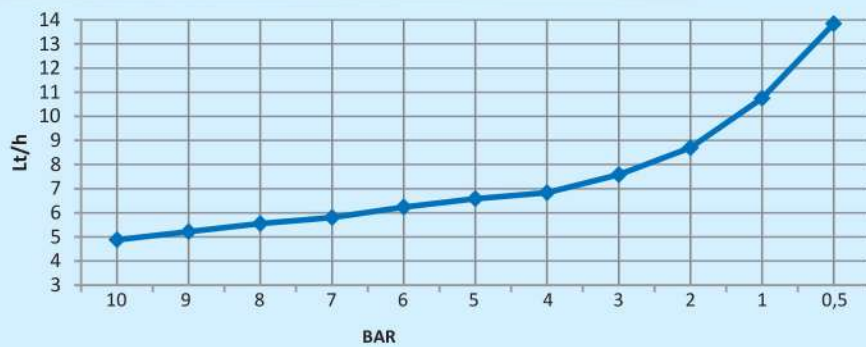

*: May vary by model

2

ACCESSORIES

Not Included to Standart Box
Stock Code : 500010079100010
Stock Name: Base Fixing Bracket DP

آتور صنعت
اعتباری ماندگار

3

Flow Pressure Graphs

OPTIMA 510