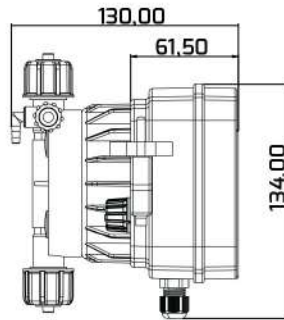

▶ Waste Water

▶ Cooling Towers

▶ Boilers

▶ Industrial Processes

▶ Agriculture

OPTIMA DOSIGN PUMP TECHNICAL SPECS

Model	Max./Lt	Max./P	Stroke/dk	ml/Stroke	Supply voltage	Watt	Weight	Body	Max. Ambient Temperature	Max. Chemical Temperature
	Lt / h	Bar	strok	ml	Volt	W	kg	IP	°C	°C
510	5	10	120	0,694	230V AC 50-60 Hz	20	3,05	65	0-45	0-45
	6	6		0,833						
	7,5	3		1,042						
	10	1		1,458						

ACCESSORIES Not Included to Standart Box

Stock Code : 500010079100010
Stock Name: Base Fixing Bracket DP

Optima Dosing Pump Used Parts and Materials

Pump Head	PVDF	
Pump Body	PP	
Check valves*	Suction Set	PP, Zirconium Ceramic Ball, Viton-EPDM* Oring
	Injection Set	PP, Zirconium Ceramic Ball, Viton-EPDM* Oring
	Pump Head Set	PVDF, Zirconium Ceramic Ball, Viton-EPDM* Oring
Diaphragm	PTFE	
O-Rings	Viton-EPDM*	
Suction Pipe	PVC	
Injection Pipe	PE	
Ventilating Pipe	PVC	

*: May vary by model

2

ACCESSORIES

Not Included to Standart Box
Stock Code : 500010079100010
Stock Name: Base Fixing Bracket DP

آتور صنعت
اعتباری ماندگار

3

Flow Pressure Graphs

OPTIMA 510