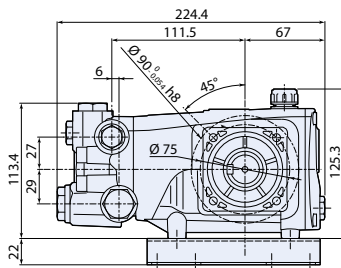

Piedi a richiesta.  
Base on request.

Regulating valve  
version

● Model H

3228500