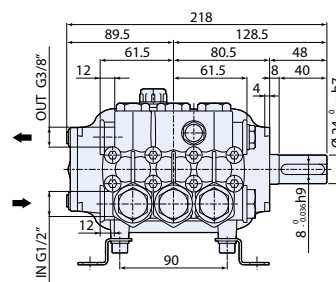

Piedi a richiesta.  
Base on request.

Regulating valve  
version

● Model H

3228500