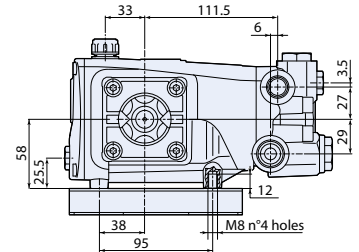

Piedi a richiesta.  
Base on request.

Regulating valve  
version

● Model H

3228500