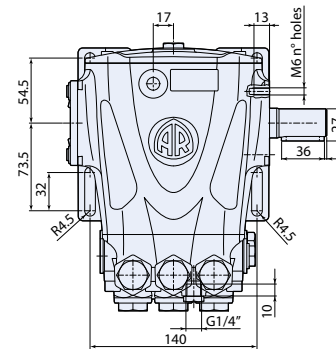

Piedi a richiesta.  
Base on request.

Regulating valve  
version

● Model H

3228500